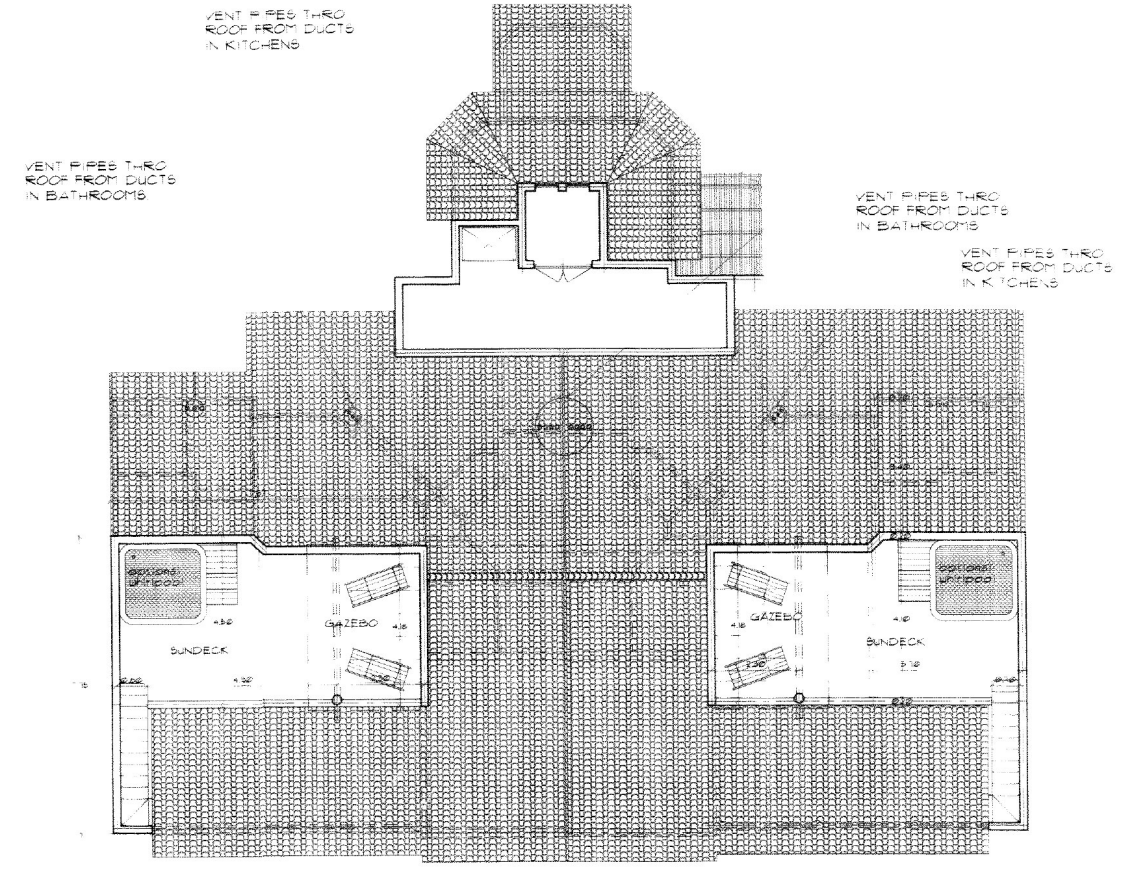

LEVEL THREE

ROOF LEVEL

LEVEL ONE

LEVEL TWO

project	PARADISE LAGOON VILLAS	T.C.P.
title	FLOOR PLANS LEVELS ONE TWO THREE & ROOF	UNIT TYPE F scale 1:100