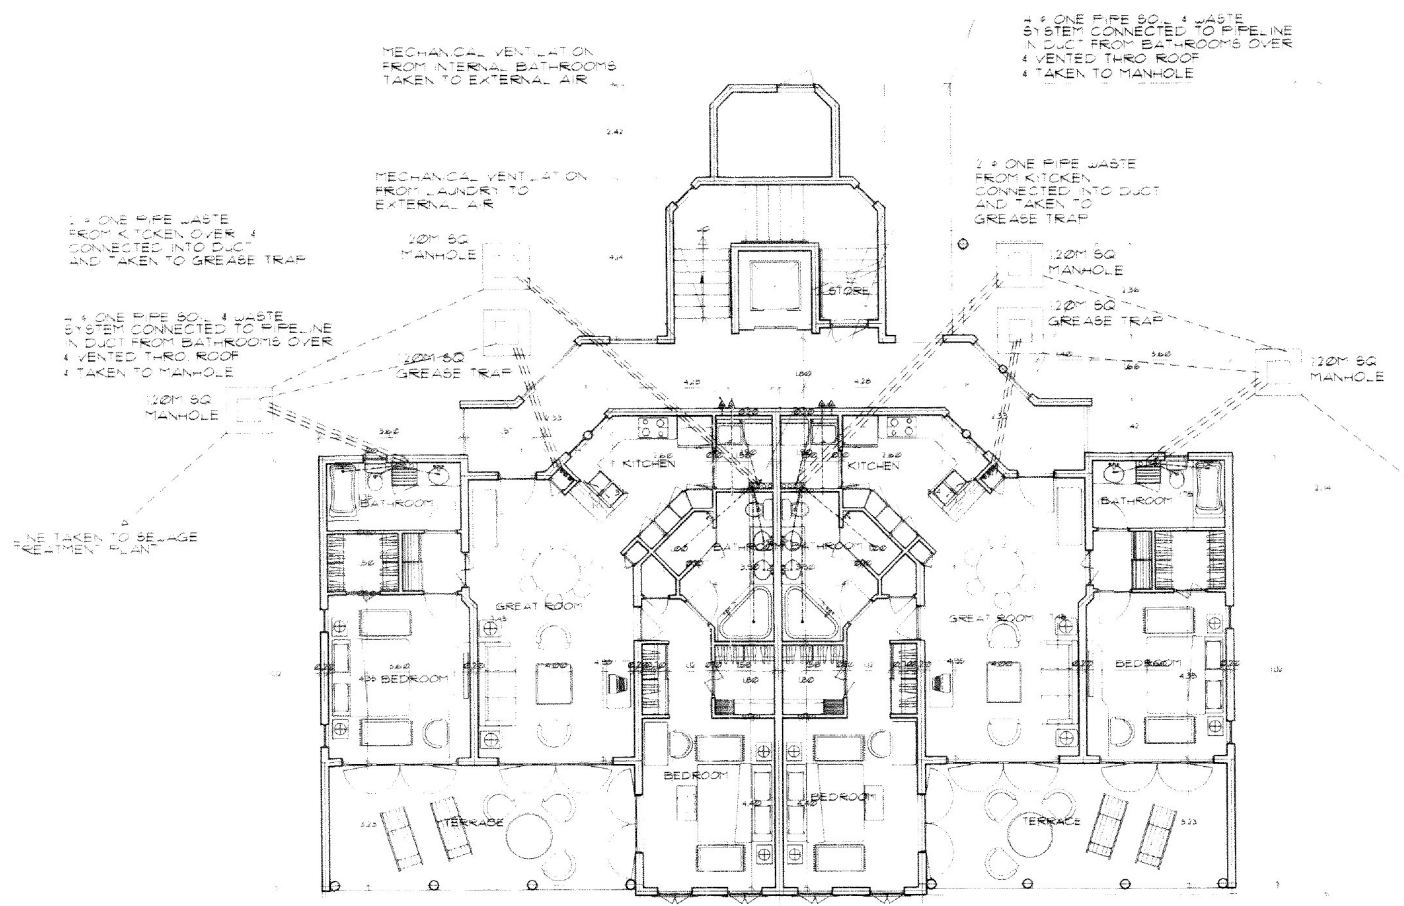

LEVEL THREE

ROOF LEVEL

LEVEL ONE

LEVEL TWO

project	PARADISE LAGOON VILLAS	T.C.P.
title	FLOOR PLANS LEVELS ONE TWO THREE & ROOF	UNIT TYPE F scale 1:100