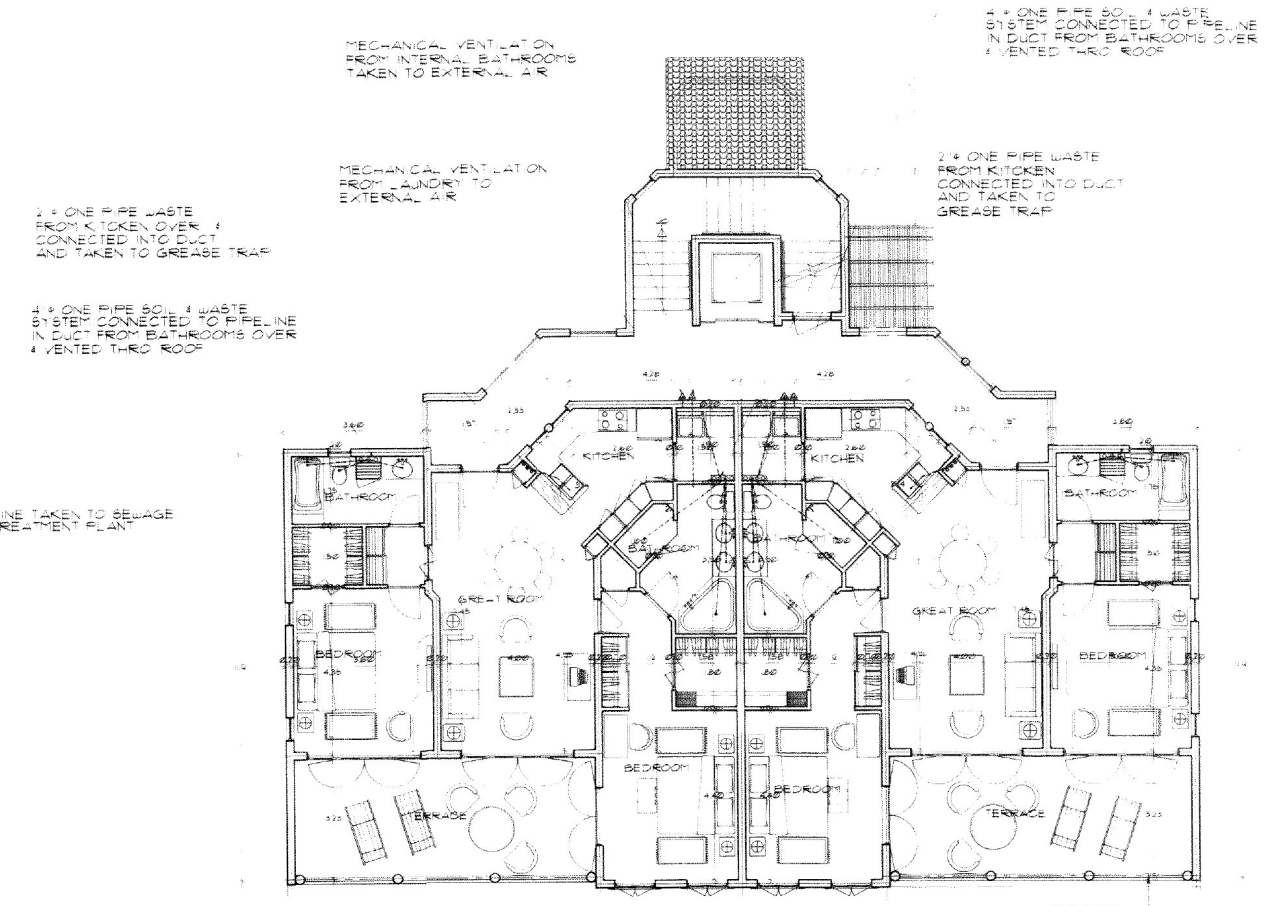

LEVEL THREE

ROOF LEVEL

LEVEL ONE

LEVEL TWO

project	PARADISE LAGOON VILLAS	T.C.P.
title	FLOOR PLANS LEVELS ONE TWO THREE & ROOF	UNIT TYPE F scale 1:100